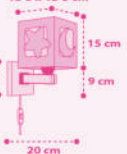

30 x 30 cm

2 x 15W max.
LED · E-27

A

632395

13'5 x 13'5 cm

1 x 15W max.
LED · E-27

B

moonlight