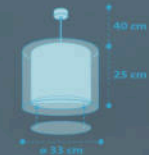

41572T

1 x 15W max.
LED - E-27

1 x 15W max.
LED - E-27

**BABY
TEDDY**

41571T

1 x 6W máx.
LED - G4
(INCLUDED)

41572T

1 x 15W máx.
LED - E-27