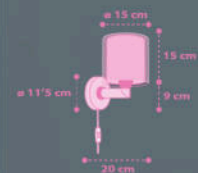

1 x 15W max.
LED - E-27

A
417695

1 x 15W max.
LED - E-27

B