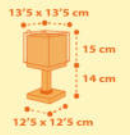

13'5" x 13'5" cm
16'5" cm
14 cm
12'5" x 12'5" cm

1 x 6W máx.
LED - G4
(INCLUDED)

63112T

43'5" cm
21'5" cm
24 x 24 cm

1 x 15W máx.
LED - E-27

64561

1 x 6W máx.
LED - G4
(INCLUDED)

64562