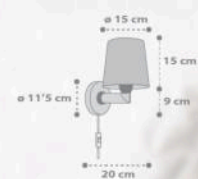

2 x 15W máx.
LED - E-27

A
82219B

1 x 15W máx.
LED - E-27

B