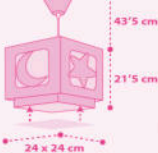

moonlight

632315

13'5 x 13'5 cm

1 x 6W max.
LED · G4
(INCLUDED)

632325

24 x 24 cm

1 x 15W max.
LED · E-27

632365