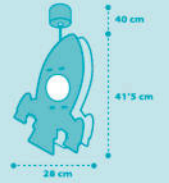

A
63359
17 cm
12.5 x 12.5 cm
4 cm
11.5 cm
16.5 cm
9 cm
30 cm
1 x 15W max
LED - E-27

B

ROCKET

63357

1 x 15W max.
LED - E-27

63355

USB TYPE A
LED 0,5W
220-240 V~50-60 Hz
Output: 5V

63531
 18'5 cm 14 cm
 15 cm
 14 cm
 12'5 x 12'5 cm
 1 x 6W máx.
 LED - G4
 (INCLUDED)