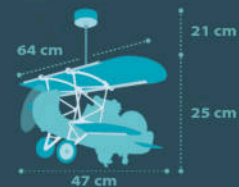

54542
Crocodile Plane