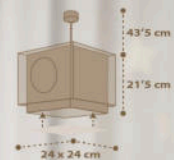

63536
 16'5 cm
 37'5 cm 30 cm
 2 x 15W máx.
 LED - E-27

A
63539B
 14 x 18'5 cm
 15 cm
 11'5 cm 9 cm
 20 cm
 1 x 15W máx.
 LED - E-27

B

good night...

63391

1 x 6W máx.
LED - G4
(INCLUDED)

63392

1 x 15W máx.
LED - E-27