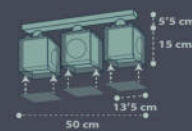

1 x 15W máx.
LED - E-27

74553

3 x 15W máx.
LED - E-27