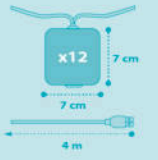

A
63359
17 cm
12.5 x 12.5 cm
4 cm
11.5 cm
16.5 cm
9 cm
30 cm
1 x 15W max
LED - E-27

B

ROCKET

63357

1 x 15W max.
LED - E-27

63355

USB TYPE A
LED 0,5W
220-240 V~50-60 Hz
Output: 5V

63531
 18'5 cm 14 cm
 15 cm
 14 cm
 12'5 x 12'5 cm
 1 x 6W máx.
 LED - G4
 (INCLUDED)