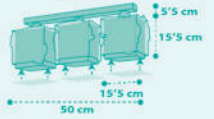

1 x 15W máx.
LED - E-27

63443