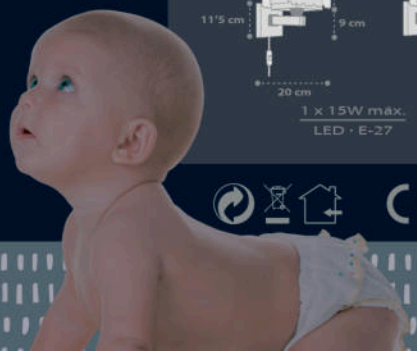

63531
18'5 cm 14 cm
15 cm
14 cm
12'5 x 12'5 cm
1 x 6W máx.
LED - G4
(INCLUDED)

63532
43'5 cm
31'5 cm
24 cm 32 cm
1 x 15W máx.
LED - E-27

63534
40 cm
15 cm
39 cm 39 cm
3 x 15W máx.
LED - E-27

63536
16'5 cm
37'5 cm 30 cm
2 x 15W máx.
LED - E-27

A
63539B
14 x 18'5 cm
15 cm
11'5 cm 9 cm
20 cm
1 x 15W máx.
LED - E-27

B