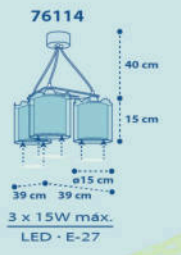

a world of light and color

SNOOPY™

76301
 ø 15 cm
 16 cm
 15 cm
 ø 13 cm
 1 x 6W máx.
 LED · G4
 (INCLUDED)

76302
 40 cm
 25 cm
 ø 26 cm
 1 x 15W máx.
 LED · E-27

A 76309
 ø 15 cm
 16 cm
 9 cm
 ø 11'5 cm
 20 cm
 1 x 15W máx.
 LED · E-27

B

1 x 6W máx.
 LED - G4
 (INCLUDED)

1 x 15W máx.
 LED - E-27

my little JUNGLE

76111
 ø 15 cm
 157 cm
 15 cm
 ø 13 cm
 1 x 6W max.
 LED - G4
 (INCLUDED)

76112
 40 cm
 25 cm
 ø 26 cm
 1 x 15W max.
 LED - E-27

76114
 40 cm
 15 cm
 ø 15 cm
 39 cm 39 cm
 3 x 15W max.
 LED - E-27

76116
 16,5 cm
 ø 33 cm
 2 x 15W max.
 LED - E-27

A
76119
 ø 15 cm
 157 cm
 ø 11,5 cm
 9 cm
 20 cm
 1 x 15W max.
 LED - E-27

B

76115
USB TYPE A
LED 0,5W
220-240 V~50-60 Hz
Output: 5V