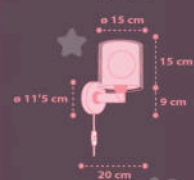

1 x 15W máx.
LED - E-27

A
60919

1 x 15W máx.
LED - E-27

B