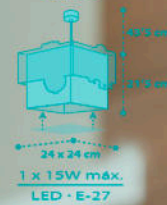

HAPPY JUNGLE

63311

63312

63316

A
63319