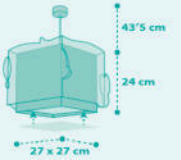

1 x 15W máx.
LED - E-27

1 x 15W máx.
LED - E-27

Sanrio
LICENSE
© 2025 SANRIO CO., LTD.

Mermaids

63441

1 x 6W máx.
LED - G4
(INCLUDED)

63442

1 x 15W máx.
LED - E-27