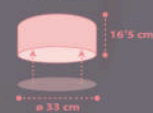

1 x 15W máx.
LED · E-27

822165