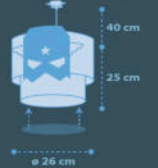

1 x 6W max.
LED - G4
(INCLUDED)

61812