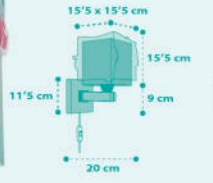

2 x 15W máx.
LED - E-27

A
63449