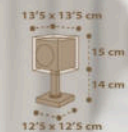

63536
 16'5 cm
 37'5 cm 30 cm
 2 x 15W máx.
 LED - E-27

A
63539B
 14 x 18'5 cm
 15 cm
 11'5 cm 9 cm
 20 cm
 1 x 15W máx.
 LED - E-27

B

good night...

63391

1 x 6W máx.
LED - G4
(INCLUDED)

63392

1 x 15W máx.
LED - E-27