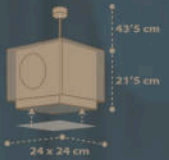

63397

1 x 15W máx.
LED - E-27

63391

1 x 6W max.
LED - G4
(INCLUDED)

63392

1 x 15W max.
LED - E-27

64481
18'5 cm 13'5 cm
15 cm
14 cm
12'5 x 12'5 cm
1 x 6W máx.
LED - G4
(INCLUDED)

64392
43'5 cm
24 cm
33 cm 24 cm
1 x 15W máx.
LED - E-27