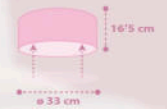

A
41579T

1 x 15W máx.
LED - E-27

Fairy
dreams

42491

1 x 6W máx.
LED - G4
(INCLUDED)

42492

1 x 15W máx.
LED - E-27

42496