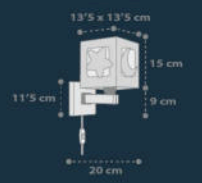

2 x 15W max.
LED - E-27

A
63239E