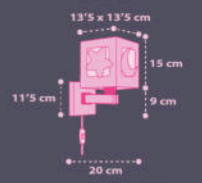

2 x 15W máx.
LED · E-27

A
632395

1 x 15W máx.
LED · E-27