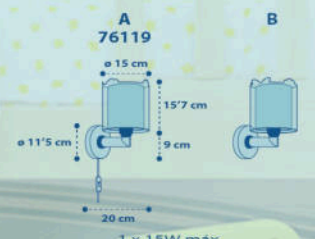

a world of light and color

SNOOPY™

76301
 ø 15 cm
 16 cm
 15 cm
 ø 13 cm
 1 x 6W máx.
 LED · G4
 (INCLUDED)

76302
 40 cm
 25 cm
 ø 26 cm
 1 x 15W máx.
 LED · E-27

A 76309
 ø 15 cm
 16 cm
 9 cm
 ø 11'5 cm
 20 cm
 1 x 15W máx.
 LED · E-27

B

1 x 6W máx.
 LED - G4
 (INCLUDED)

1 x 15W máx.
 LED - E-27

my little JUNGLE

76111
 ø 15 cm
 157 cm
 15 cm
 ø 13 cm
 1 x 6W max.
 LED - G4
 (INCLUDED)

76112
 40 cm
 25 cm
 ø 26 cm
 1 x 15W max.
 LED - E-27

76114
 40 cm
 15 cm
 ø 15 cm
 39 cm 39 cm
 3 x 15W max.
 LED - E-27

76116
 16,5 cm
 ø 33 cm
 2 x 15W max.
 LED - E-27

A
76119
 ø 15 cm
 157 cm
 ø 11,5 cm
 9 cm
 20 cm
 1 x 15W max.
 LED - E-27

B

76115
USB TYPE A
LED 0,5W
220-240 V~50-60 Hz
Output: 5V