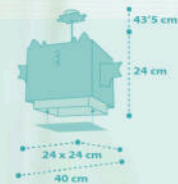

63316
 16.5 cm
 30 x 30 cm
 2 x 15W max
 LED - E27

A
 63319
 13.5 x 13.5 cm
 11.5 cm
 13.5 cm
 9 cm
 20 cm
 1 x 15W max
 LED - E27

B

LITTLE DRAGON

64381

1 x 6W máx.
LED - G4
(INCLUDED)

64382

1 x 15W máx.
LED - E-27