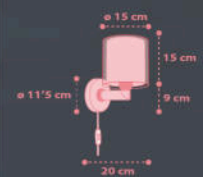

1 x 15W máx.
LED - E-27

A
41579S

1 x 15W máx.
LED - E-27

B