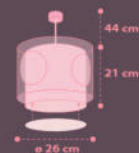

1 x 6W máx.
LED - G4
(INCLUDED)

60912