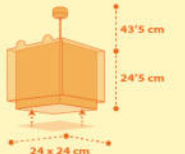

13'5" x 13'5" cm
16'5" cm
14 cm
12'5" x 12'5" cm

1 x 6W máx.
LED - G4
(INCLUDED)

63112T

43'5" cm
21'5" cm
24 x 24 cm

1 x 15W máx.
LED - E-27

64561

1 x 6W máx.
LED - G4
(INCLUDED)

64562