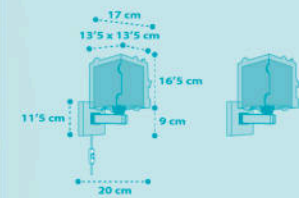

3 x 15W máx.
LED - E-27

A
63359