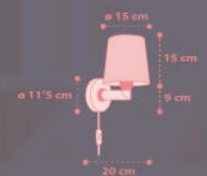

2 x 15W máx.
LED · E-27

A
822195

1 x 15W máx.
LED · E-27

B