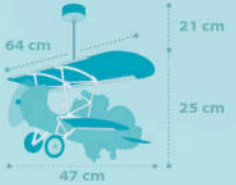

54542
Crocodile Plane