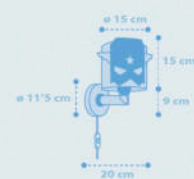

2 x 15W máx.
LED - E-27

A
61819

1 x 15W máx.
LED - E-27

B