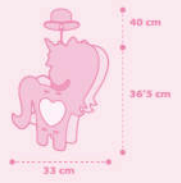

41597

1 x 15W max.
LED - E-27

41595

USB TYPE A
LED 0.5W
220-240 V~50-60 Hz
Output: 5V