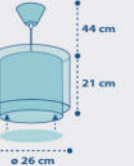

1 x 6W máx.
LED - G4
(INCLUDED)

60612