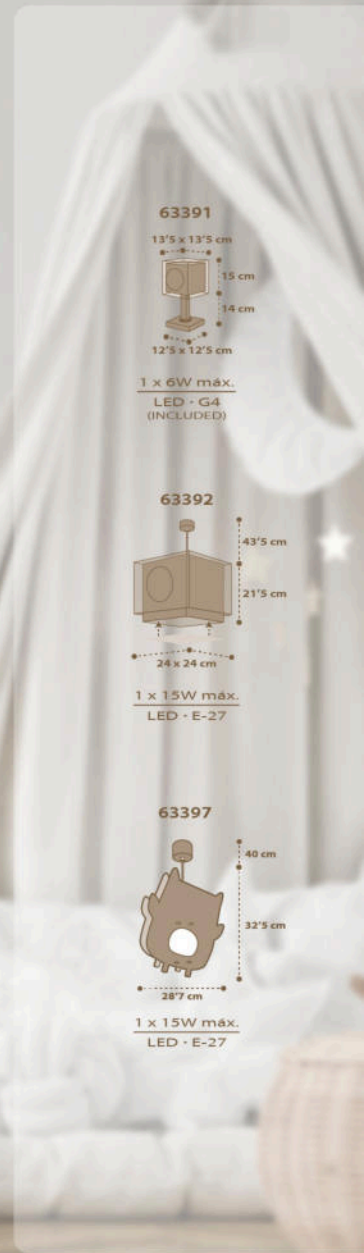

ROCKET

63351
17 cm
12.5 x 12.5 cm
4 cm
16.5 cm
14.5 cm
14 cm
12.5 x 12.5 cm
1 x 4W max
LED - E-27
0W-1.2W-2W

63352
42.6 cm
31 cm
24 x 24 cm
33 cm
1 x 15W max
LED - E-27

63353
27.9 cm
16.5 cm
17 cm
31.5 cm
3 x 15W max
LED - E-27

63532
 43'5 cm
 21'5 cm
 24 cm 32 cm
 1 x 15W máx.
 LED - E-27

63534
 40 cm
 15 cm
 39 cm 39 cm
 3 x 15W máx.
 LED - E-27

63536
 16'5 cm
 37'5 cm 30 cm
 2 x 15W máx.
 LED - E-27

A
63539B
 14 x 18'5 cm
 15 cm
 11'5 cm 9 cm
 20 cm
 1 x 15W máx.
 LED - E-27

63536
 16'5 cm
 37'5 cm 30 cm
 2 x 15W máx.
 LED - E-27

A
63539B
 14 x 18'5 cm
 15 cm
 11'5 cm 9 cm
 20 cm
 1 x 15W máx.
 LED - E-27

B

good night...

63391

1 x 6W máx.
LED - G4
(INCLUDED)

63392

1 x 15W máx.
LED - E-27

63397

1 x 15W máx.
LED - E-27

63391

1 x 6W max.
LED - G4
(INCLUDED)

63392

1 x 15W max.
LED - E-27

64481
18'5 cm 13'5 cm
15 cm
14 cm
12'5 x 12'5 cm
1 x 6W máx.
LED - G4
(INCLUDED)

64392
43'5 cm
24 cm
33 cm 24 cm
1 x 15W máx.
LED - E-27