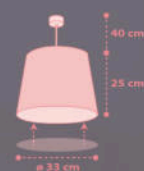

1 x 8W máx.
LED · E-14

822125