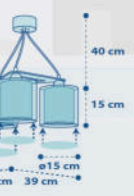

2 x 15W máx.
LED - E-27

60614

3 x 15W máx.
LED - E-27