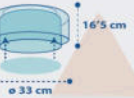

1 x 15W máx.
LED - E-27

60616