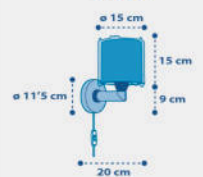

2 x 15W max.
LED - E-27

A
41349

1 x 15W max.
LED - E-27

B