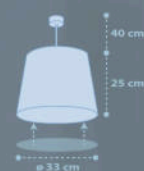

1 x 0W máx.
LED - E-14

82212T