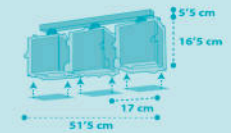

1 x 15W máx.
LED - E-27

63353