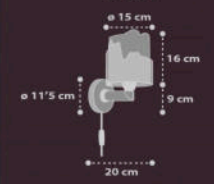

1 x 15W máx.
LED - E-27

A
76309

1 x 15W máx.
LED - E-27

B