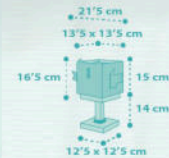

63316
 16.5 cm
 30 x 30 cm
 2 x 15W max
 LED - E27

A
 63319
 13.5 x 13.5 cm
 11.5 cm
 13.5 cm
 9 cm
 20 cm
 1 x 15W max
 LED - E27

B

LITTLE DRAGON

64381

1 x 6W máx.
LED - G4
(INCLUDED)

64382

1 x 15W máx.
LED - E-27