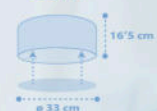

1 x 15W máx.
LED - E-27

82216T