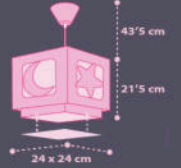

1 x 6W máx.
LED · G4
(INCLUDED)

632325