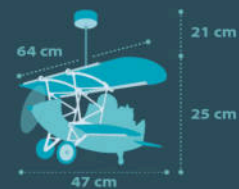

54602
Lion Plane

1 x 15W máx.
LED - E-27 - Not included