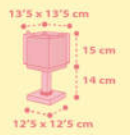

1 x 15W máx.
LED - E-27

64581