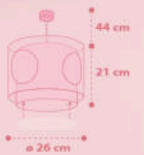

1 x 6W máx.
LED - G4
(INCLUDED)

60912