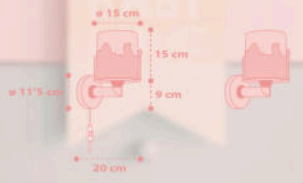

61271

1 x 6W máx.
LED - G4
(INCLUDED)

61272

1 x 15W máx.
LED - E-27

61276

2 x 15W máx.
LED - E-27

A
61279