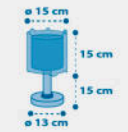

41341

1 x 6W max.
LED - G4
(INCLUDED)

41342

1 x 15W max.
LED - E-27

41347

1 x 15W max.
LED - E-27

41346

2 x 15W max.
LED - E-27

A
41349

1 x 15W max.
LED - E-27

B