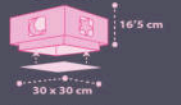

1 x 15W máx.
LED · E-27

632365