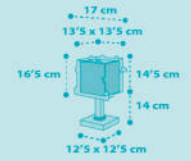

ROCKET

63351

1 x 6W máx.
LED - G4
(INCLUDED)

63352

1 x 15W máx.
LED - E-27

63353

3 x 15W máx.
LED - E-27

A
63359

1 x 15W máx.
LED - E-27