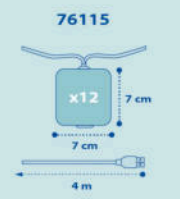

a world of light and color

SNOOPY™

76301
 ø 15 cm
 16 cm
 15 cm
 ø 13 cm
 1 x 6W máx.
 LED · G4
 (INCLUDED)

76302
 40 cm
 25 cm
 ø 26 cm
 1 x 15W máx.
 LED · E-27

A 76309
 ø 15 cm
 16 cm
 9 cm
 ø 11'5 cm
 20 cm
 1 x 15W máx.
 LED · E-27

B

1 x 6W máx.
 LED - G4
 (INCLUDED)

1 x 15W máx.
 LED - E-27

my little JUNGLE

76111
 ø 15 cm
 157 cm
 15 cm
 ø 13 cm
 1 x 6W max.
 LED - G4
 (INCLUDED)

76112
 40 cm
 25 cm
 ø 26 cm
 1 x 15W max.
 LED - E-27

76114
 40 cm
 15 cm
 ø 15 cm
 39 cm 39 cm
 3 x 15W max.
 LED - E-27

76116
 16,5 cm
 ø 33 cm
 2 x 15W max.
 LED - E-27

A
76119
 ø 15 cm
 157 cm
 ø 11,5 cm
 9 cm
 20 cm
 1 x 15W max.
 LED - E-27

B

76115
USB TYPE A
LED 0,5W
220-240 V~50-60 Hz
Output: 5V