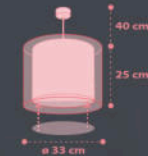

1 x 6W máx.
LED - G4
(INCLUDED)

41572S