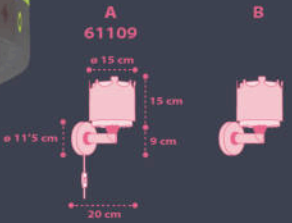

61101

1 x 6W max.
LED - G4
(INCLUDED)

61102

1 x 15W max.
LED - E-27