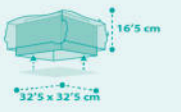

3 x 15W máx.
LED - E-27

63446