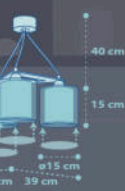

2 x 15W max.
LED - E-27

60614

3 x 15W max.
LED - E-27