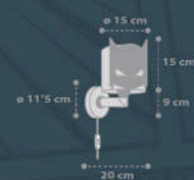

1 x 15W max.
LED - E-27

61806

2 x 15W max.
LED - E-27

A
61809

1 x 15W max.
LED - E-27

B

BLUE HERO

61811