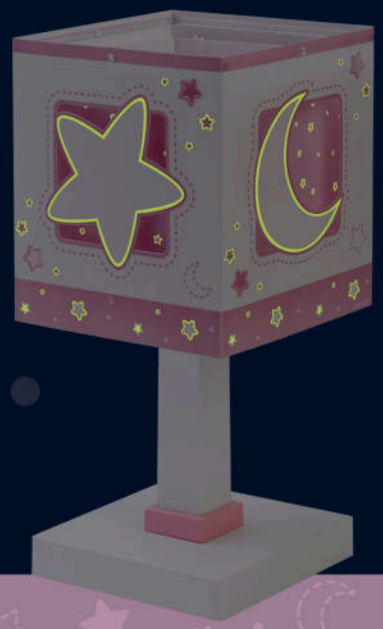

moonlight

632315

13'5 x 13'5 cm

1 x 6W max.
LED · G4
(INCLUDED)

632325

24 x 24 cm

1 x 15W max.
LED · E-27

632365

30 x 30 cm

2 x 15W max.
LED · E-27

A

632395

13'5 x 13'5 cm

1 x 15W max.
LED · E-27

B

moonlight