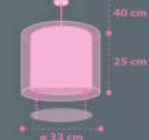

1 x 6W max.
LED - G4
(INCLUDED)

417625