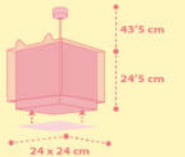

1 x 6W máx.
LED - G4
(INCLUDED)

64582