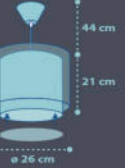

1 x 6W max.
LED - G4
(INCLUDED)

60612