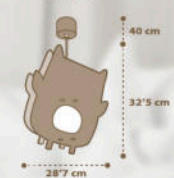

1 x 15W máx.
LED - E-27

63397

1 x 15W máx.
LED - E-27