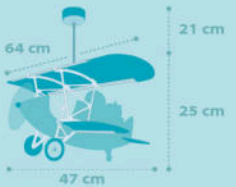

54602
Lion Plane