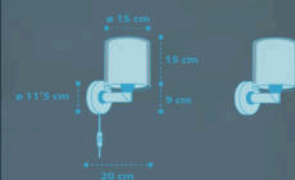

1 x 15W máx.
LED - E-27

A
41579T