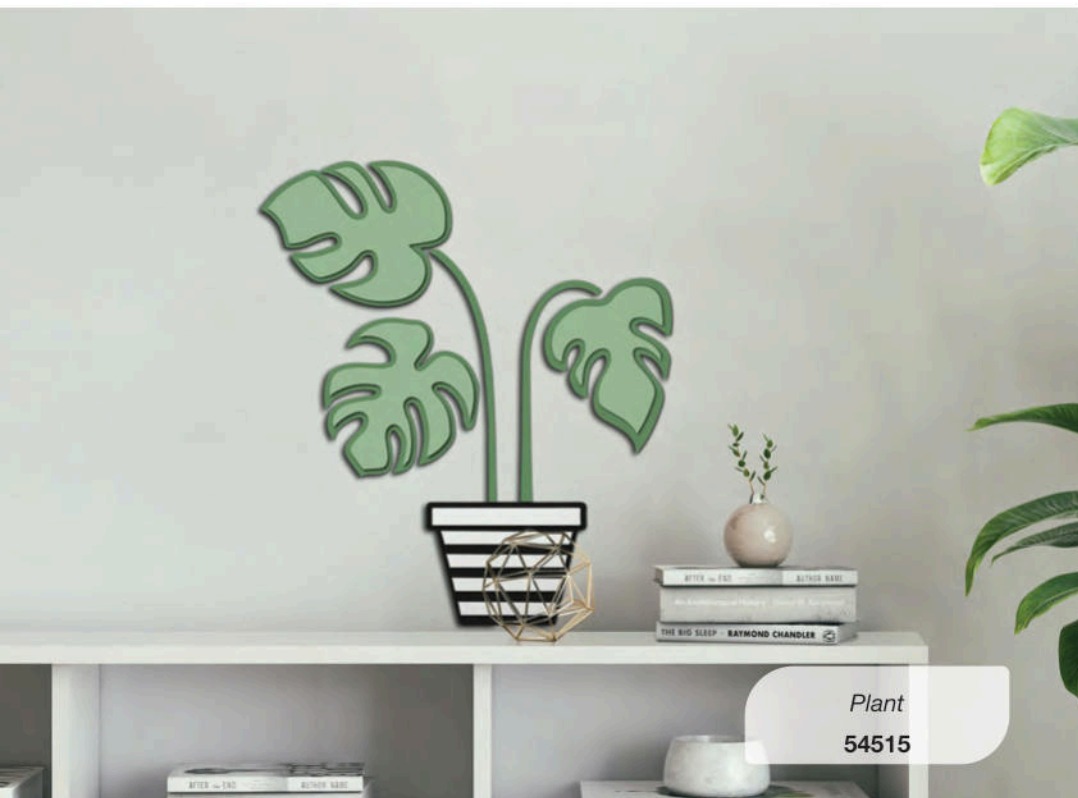

M Size 31x31 cm
Pack: 31,5x34 cm

S Size 15x31 cm
Pack: 15,5x34 cm

Application

M size

1 sheet 31x31 cm
Flat pack 31,5x34 cm

FOAM STICKERS

3d Decorations

Plant
54515