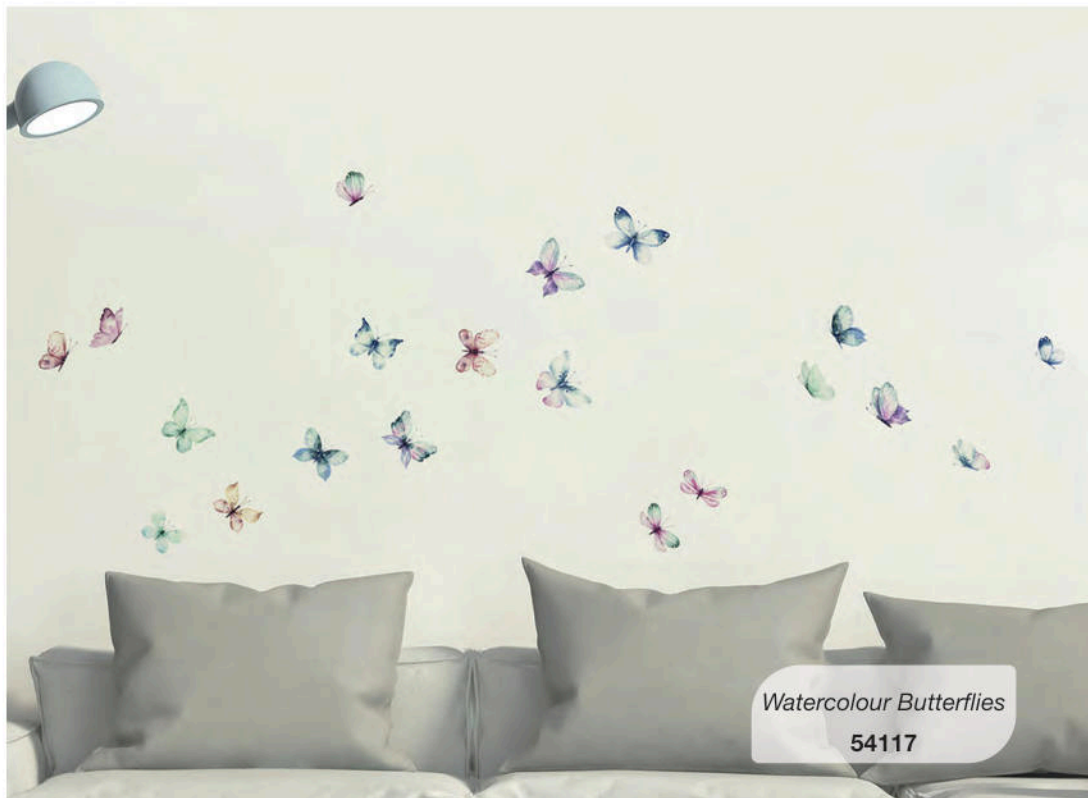

Watercolour Butterflies
54117