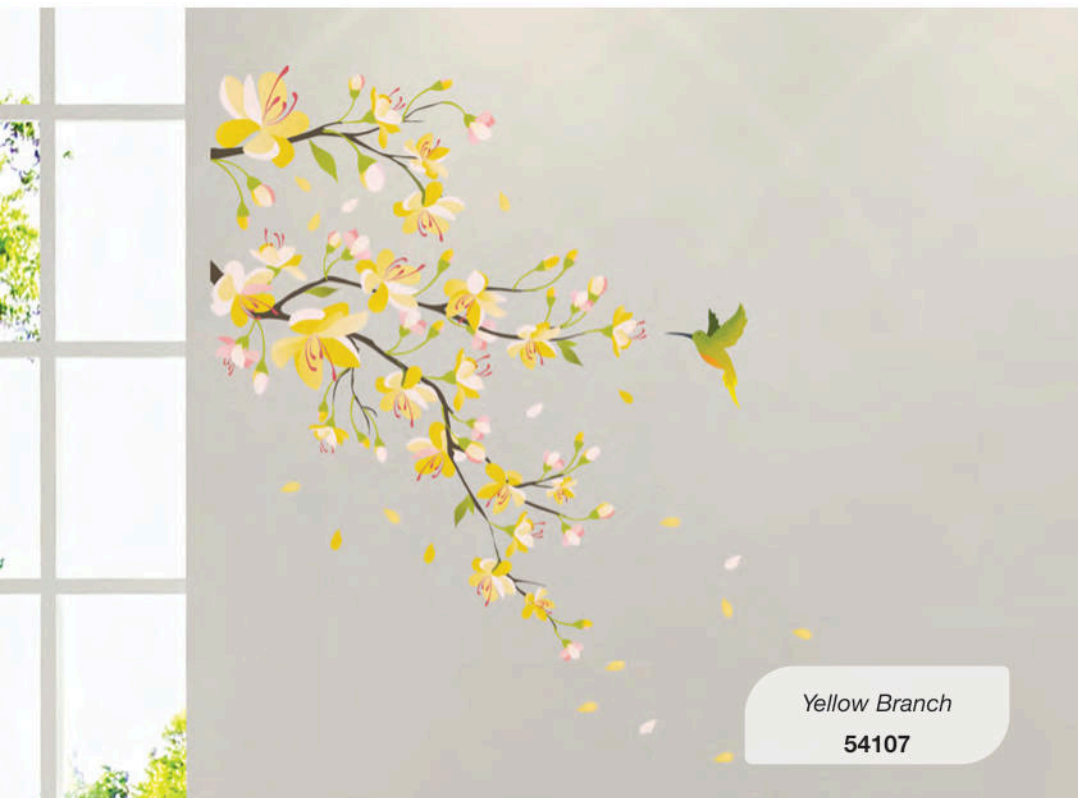

M size

2 sheets 31x31 cm
Pack 31,5x34 cm

WALL STICKERS

Αυτοκόλλητα

Yellow Branch
54107