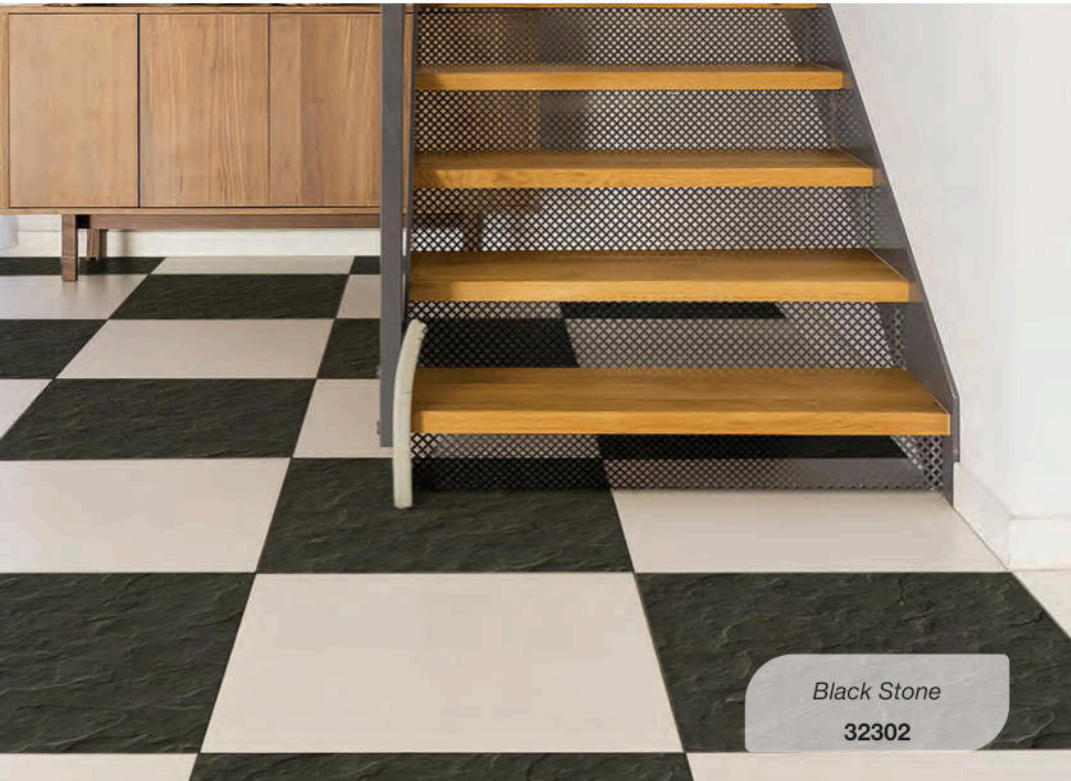

FT size

3 sheets 40x40 cm
Flat pack 40,5x43 cm

FLOOR TILES

Αυτοκόλλητα. Bubble Free

New

Greek Tiles
32303

Persian Tiles
32305

Stone Flowers
32306