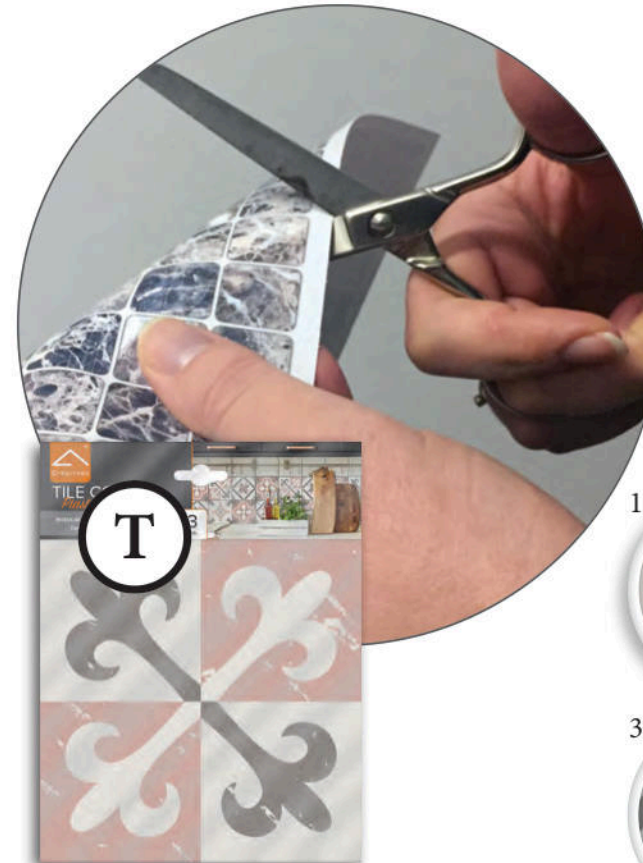

M Size

Flat Pack: 31,5x34 cm

2 Sheets: 30x30 cm

T Size

Flat Pack: 20,5x26 cm

3 Sheets: 20x20 cm

Application

M size