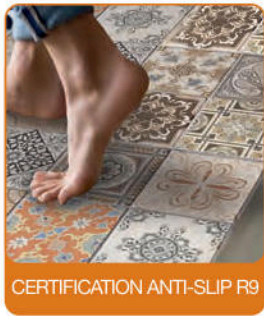

Sicily
31221

Desert Colours
31229

Aqua Green
31230

Azulejos
31223

Pink
31224

Beige Flowers
31225

CERTIFICATION ANTI-SLIP R9

EASY TO CLEAN