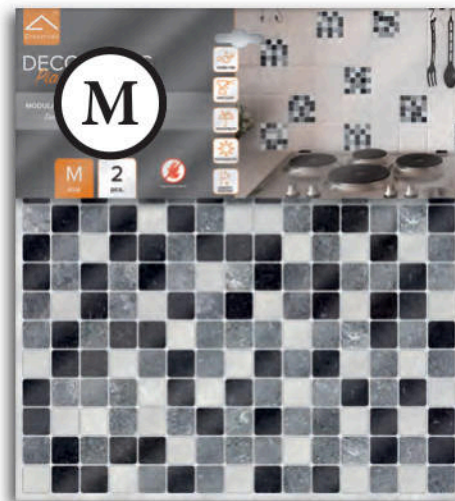

M Size

Flat Pack: 31,5x34 cm

2 Sheets: 30x30 cm

T Size

Flat Pack: 20,5x26 cm

3 Sheets: 20x20 cm

Application

M size

2 sheets 30x30 cm
Flat pack 31,5x34 cm

DERCORTILES

Αυτοκόλλητα. Bubble Free

White Mosaic
31319

Sand Tiles
31321

Geometric Tiles
31322

New

Black & White
31313