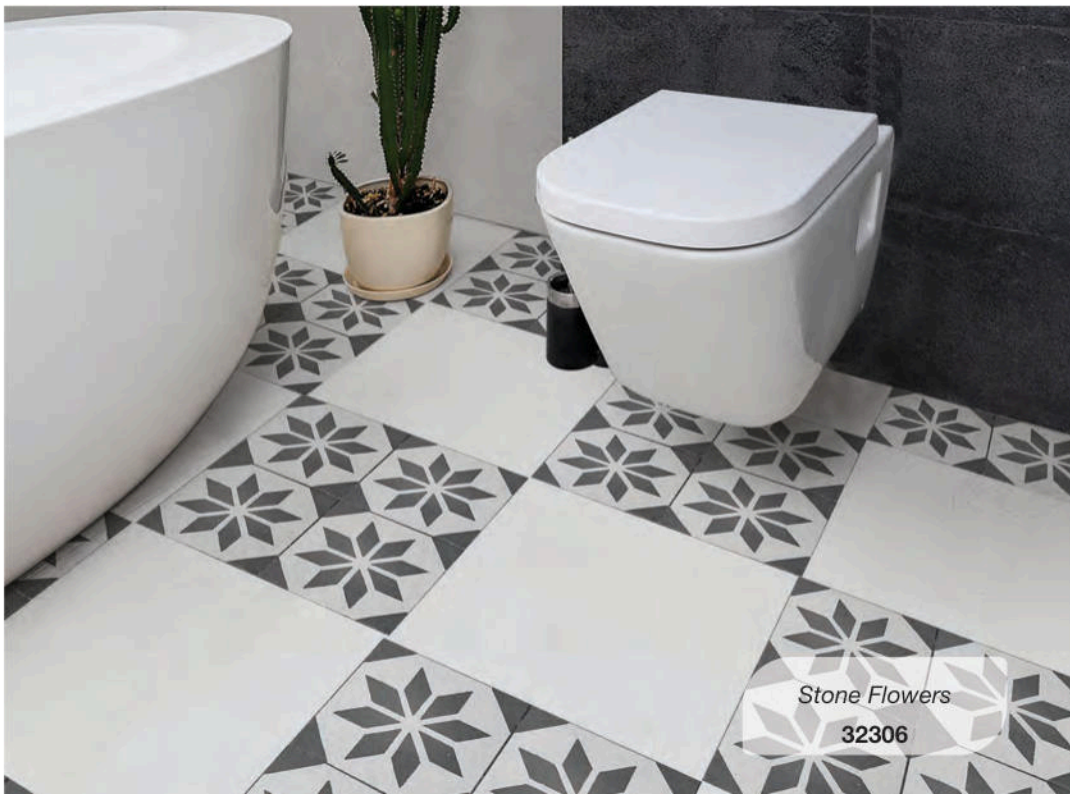

FT size

3 sheets 40x40 cm
Flat pack 40,5x43 cm

FLOOR TILES

Αυτοκόλλητα. Bubble Free

New

Greek Tiles
32303

Persian Tiles
32305

Stone Flowers
32306